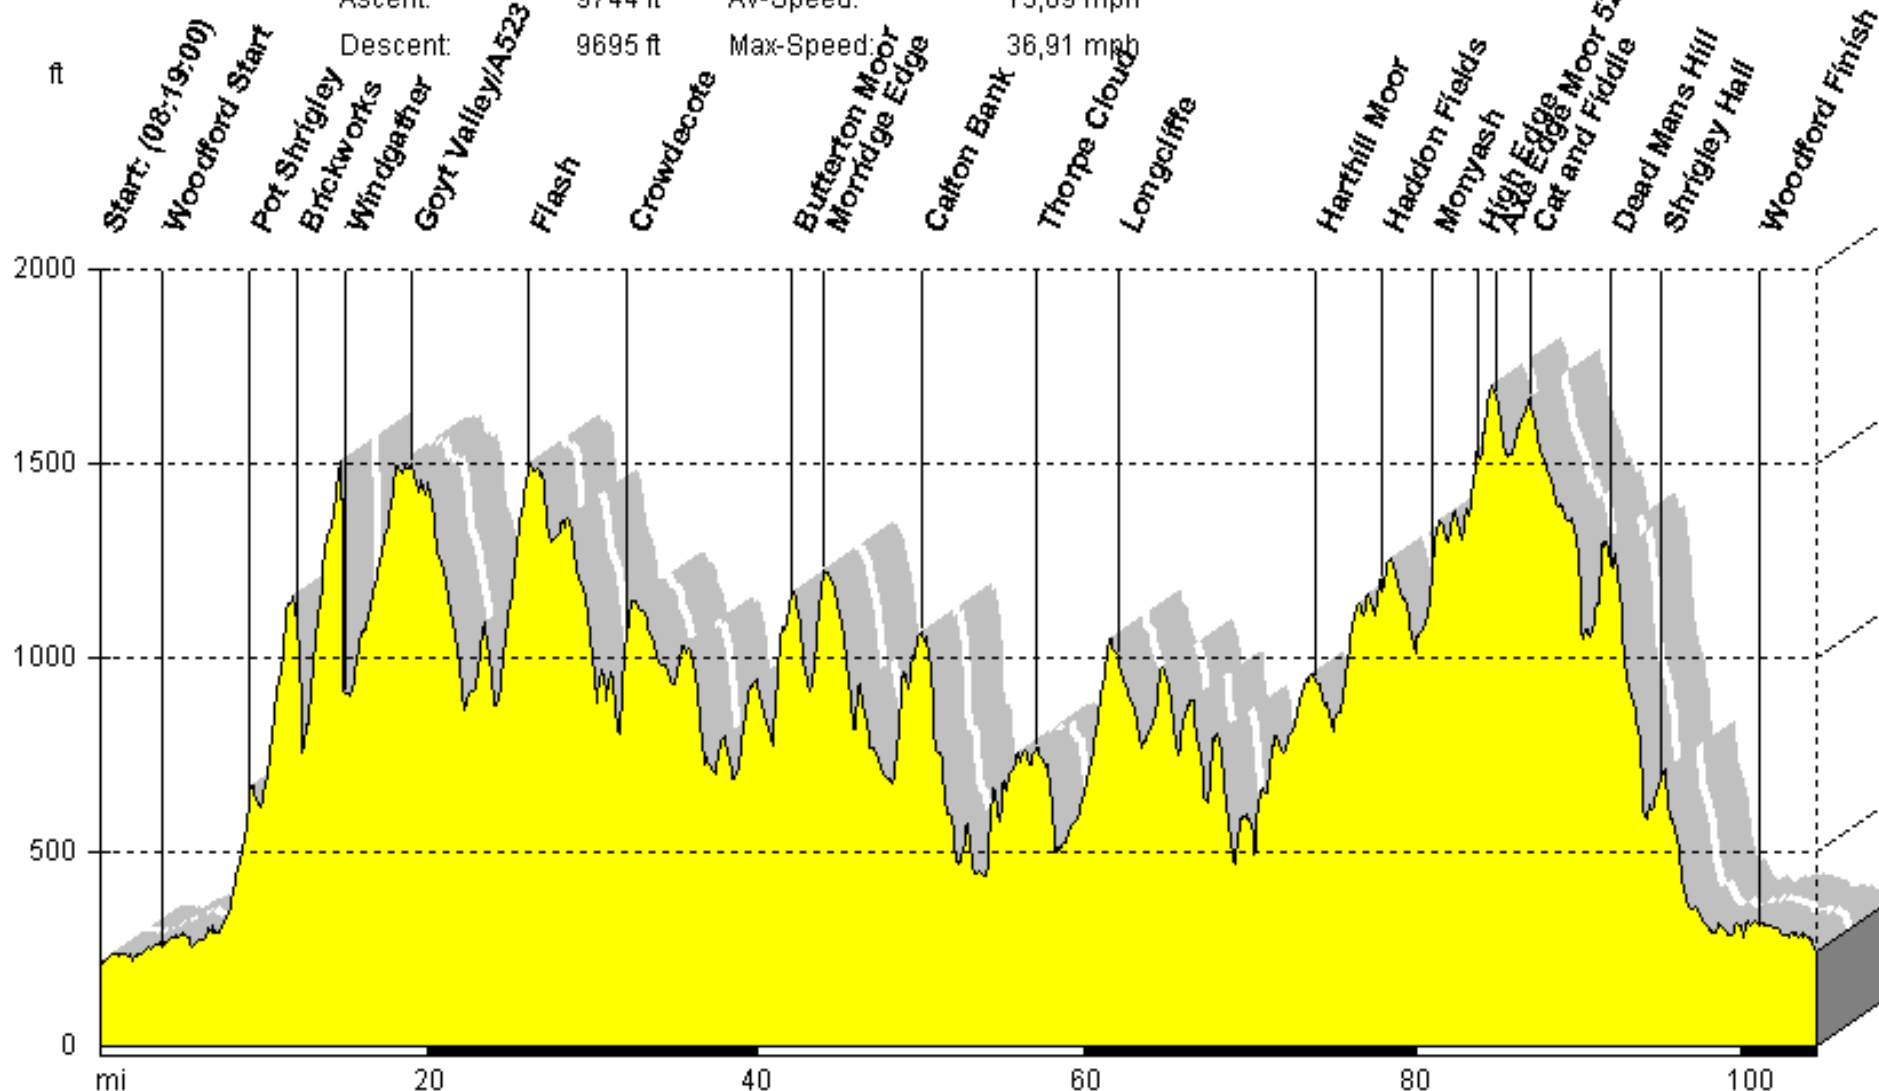

Distance: 104,43 mi Time: 06:55:20 h Category: 5 Star
 Ascent: 9744 ft AV-Speed: 15,09 mph
 Descent: 9695 ft Max-Speed: 36,91 mph

- | | | | |
|------------|--------------------|---------------|------------|
| Restaurant | Object of Interest | steep Ascent | Checkpoint |
| SnackBar | Danger | steep Descent | Finish |
| Street | Forest Path | Stony Path | Trail |

Tourdate: 05.09.2004 / $\bar{\vartheta}$ -Temp.: 70,3 °F

Profil created by CicloTour